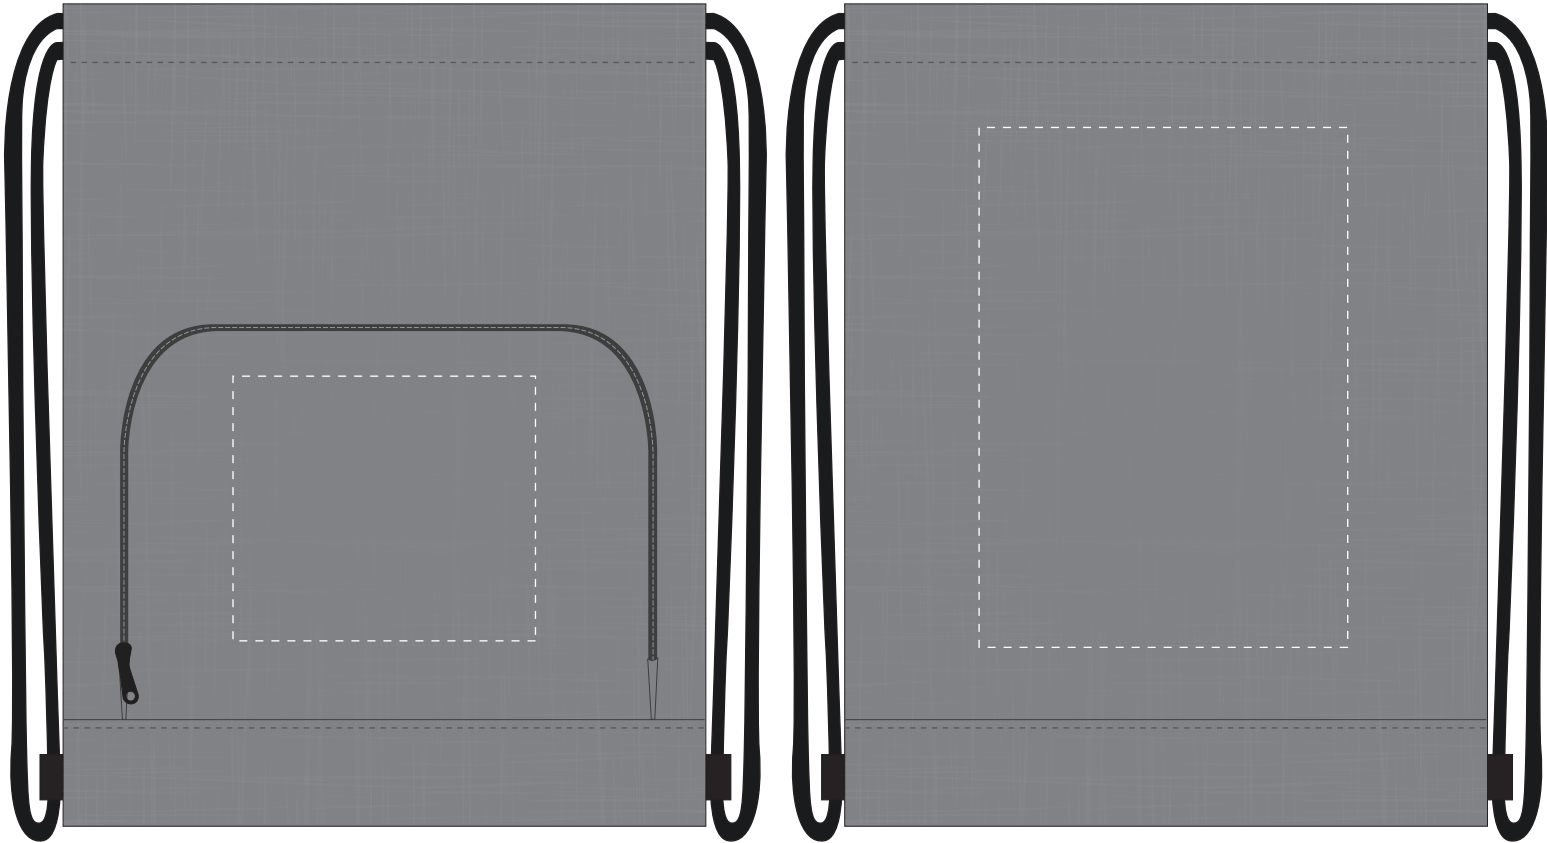

Your Ref:	Quantity:	Product Code: QB1603
Our Ref:	Version: 1	Product Colour: GREY

PRINTING CONCERNS:**PRODUCT INFO: DUE TO THE NATURE OF THE PRODUCT THE PRINT POSITION MAY VARY BY 2 - 3 MM**

We stock this item in the following colours

 Full Colour Printing

ARTWORK SCALE 25%

FRONT

BACK

Product Image for visualisation
- colours may vary

The dashed line is to demonstrate print area and will not appear on your printed item

PLEASE NOTE:

- All colours including print and product are for visual purposes only and should not be regarded as the actual colour of the product and print.
- Some products may vary from batch to batch and may differ from previous orders.
- The colour and texture of a product can also have an effect on the final print colour.
- By approving this order we accept that you understand these terms.

To proceed, please approve visual via the online system.

ARTWORK SCALE 100%

Max print area FRONT: 160mm x 140mm

ARTWORK SCALE 100%

Max print area BACK: 195mm x 275mm